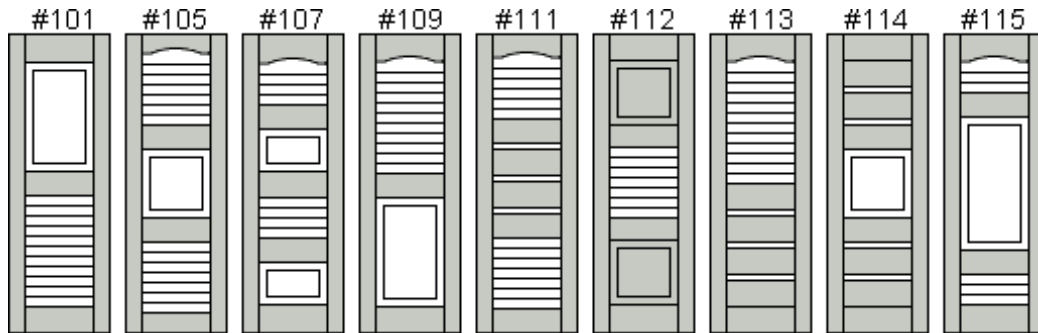

Shutter Panel Specifications

Panel Depth: 7/8"
 Material Thickness: 1/8"
 Top Rail (A): 2" - 3"
 Divider Rail (B): 2" - 3"
 Bottom Rail (C): 3" - 4"
 Side Stile (D): See Below
 Louvers (E): 7/8" - fixed 18° angle - slanted down with space between
 Shaker Spaces (F): Approximately 3/8" (varies depending on panel height)
 Raised Panel (G): Determined by shutter height
 Vertical Sub-Stile (H): See Below
 Shakers (J): 2" - 3", positioned at a vertical 0° angle (front facing)
 Constructed from durable vinyl, fully assembled, and ready for installation.
 Combo panels are made with stapled multi-piece components.
 Combo shutters are decorative only, made with a hollow open back.
 All shutters have a molded wood grain texture and beaded detail.
 Combo shutters are available in one color or a combination of two colors.

Louver Shutter Profile: Select the desired combination of louvers, raised panel(s), and shaker components in one color or a combination of two colors. (Double width not reflected in drawing.)

Available Sizes:

Single-Wide panels may be used for narrow windows.

	Standard Width	Standard Heights*	Side Stiles	Sub Stiles
	13"	20" - 96"	1.0625'	1"
	14.875"	20" - 92"	1.0625"	1"
	19"	20" - 84"	1.0625"	1"
	20.875"	20" - 80"	1.9375"	1"
	23.875"	20" - 74"	1.0625"	1"
	25.75"	20" - 70"	1.9375"	1"
	27.5"	20" - 66"	2.625"	1"
	29"	20" - 64"	3.625"	1"

Measure:

Width: Shutter width depends on the space available around a window, as well as desired appearance. For an appearance of functioning shutters, shutter width should be about half the width of the window (not including the frame).