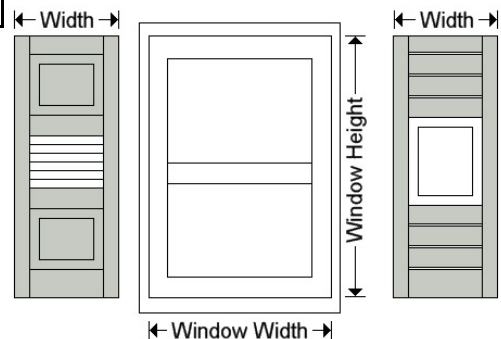

View prices, 22 available colors, current production time, and order online.