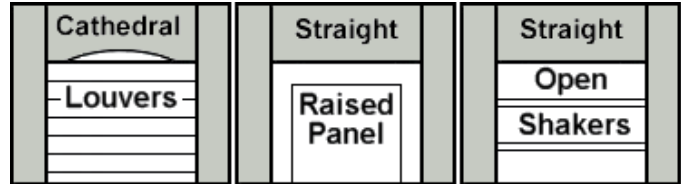

Shutter Panel Specifications

Panel Depth: 7/8"
 Material Thickness: 1/8"
 Top Rail (A): 2" - 3"
 Divider Rail (B): 2" - 3"
 Bottom Rail (C): 3" - 4"
 Side Stile (D): See Below
 Louvers (E): 7/8" - fixed 18° angle - slanted down with space between
 Shaker Spaces (F): Approximately 3/8" (varies depending on panel height)
 Raised Panel (G): Determined by shutter height
 Vertical Sub-Stile (H): See Below
 Shakers (J): 2" - 3", positioned at a vertical 0° angle (front facing)
 Constructed from durable vinyl, fully assembled, and ready for installation.
 Combo panels are made with stapled multi-piece components.
 Combo shutters are decorative only, made with a hollow open back.
 All shutters have a molded wood grain texture and beaded detail.
 Combo shutters are available in one color or a combination of two colors.

Louver Shutter Profile: Select the desired combination of louvers, raised panel(s), and shaker components in one color or a combination of two colors. (Double width not reflected in drawing.)

Available Sizes:

Single-Wide panels may be used for narrow windows.

	Standard Width	Standard Heights*	Side Stiles	Sub Stiles
	13"	20" - 96"	1.0625'	1"
	14.875"	20" - 92"	1.0625"	1"
	19"	20" - 84"	1.0625"	1"
	20.875"	20" - 80"	1.9375"	1"
	23.875"	20" - 74"	1.0625"	1"
	25.75"	20" - 70"	1.9375"	1"
	27.5"	20" - 66"	2.625"	1"
	29"	20" - 64"	3.625"	1"