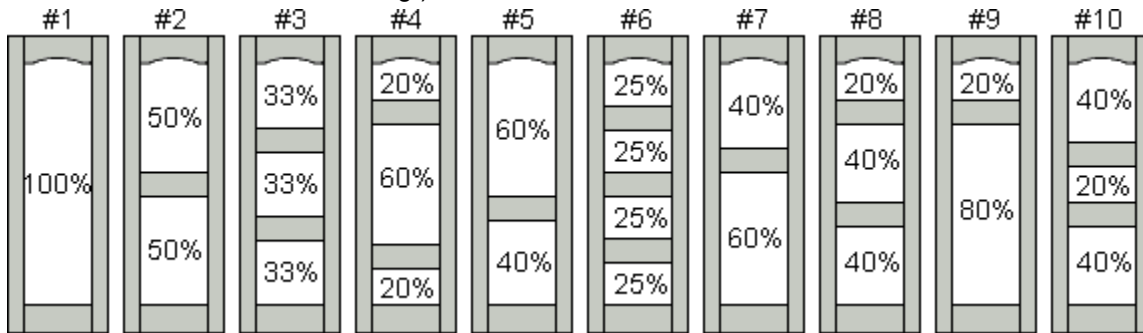

### Shutter Panel Specifications:

Panel Depth: 7/8"

Material Thickness: 1/8"

Top Rail (A)

Divider Rail (B)

Bottom Rail (C)

Side Stile (D)

Louvers (E): 7/8" - fixed 18° angle - slanted down with space between

Vertical Sub-Stile (F)

See  
Sizes  
Below

Constructed from durable vinyl, fully assembled, and ready for installation.

Standard panels are made with stapled multi-piece components.

Louvered shutters are decorative only, made with a hollow open back.

All shutters have a molded wood grain texture and beaded detail.

Standard louvered shutters are available in one color or a combination of two colors.

**Louver Shutter Profile:** Select number and position of the divider rail(s) in the following configurations. (Double width not reflected in drawing.)