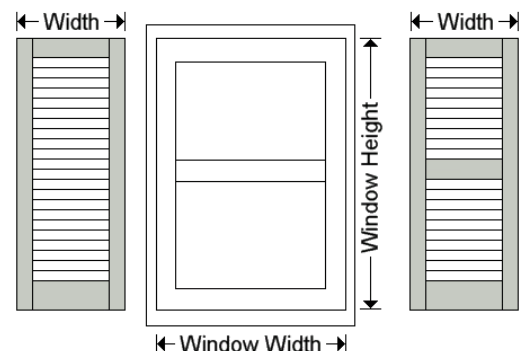

View pictures, prices, 22 available colors, current production time, and order online.