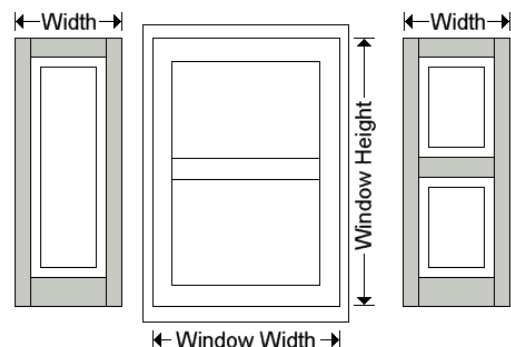

View pictures, prices, 22 available colors, current production time, and order online.