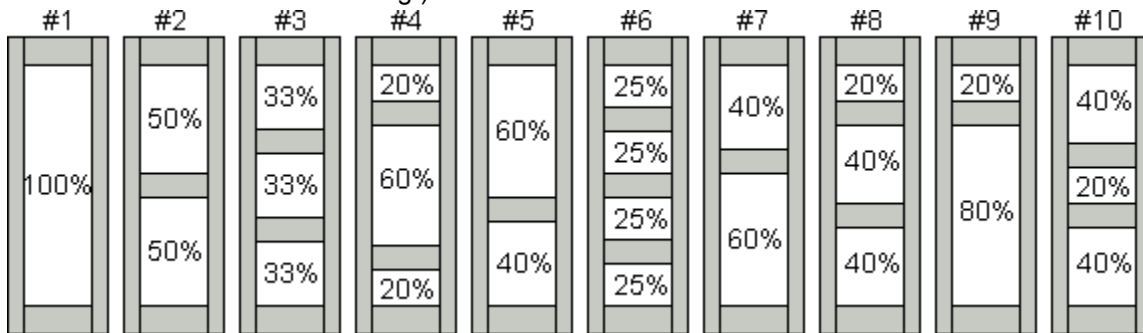

**Shutter Panel Specifications:**

Top Rail (A)  
 Divider Rail (B)  
 Bottom Rail (C)  
 Side Stile (D)  
 Raised Panel (E): Determined by shutter height  
 Vertical Sub Stile (F)  
 Panel Depth: 7/8"  
 Material Thickness: 1/8"

See  
 Sizes  
 Below

Constructed from durable vinyl, fully assembled, and ready for installation. Standard shutter panels are made with stapled multi-piece vinyl components. Raised Panel shutters are decorative only, made with a hollow open back. All shutters have a molded wood grain texture and beaded detail. Raised Panel shutters are available in one color or a combination of two colors.

**Raised Panel Shutter Profile:** Select no, one, two, or three divider rails in the following configurations. (Double width not reflected in drawing.)

**Available Sizes:**

Single-Wide panels may be used for narrow windows.