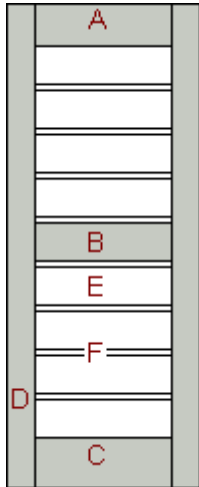

Standard Single-Wide Shaker Exterior Shutters

Shutter Panel Specifications:

Panel Depth: 7/8"
 Material Thickness: 1/8"
 Top Rail (A)
 Divider Rail (B)
 Bottom Rail (C)
 Side Stile (D)

See
 Sizes
 Below

Shakers (E): positioned at a vertical 0° angle (front facing).
 Shaker Spaces (F): Approximately 3/8" (varies depending on panel height)

Constructed from durable vinyl, fully assembled, and ready for installation.
 Open shakers have a gap (F) between shakers. Closed shakers have no gap.
 Shaker panels are made with stapled multi-piece components.
 Shaker shutters are decorative only, made with a hollow open back.
 All shutters have a molded wood grain texture and beaded detail.
 Shaker shutters are available in one color or a combination of two colors.

Available Sizes:

Double-Wide panels may be used for wide windows.

	Standard Width	Standard Heights*	Top Rail	Middle Shakers**	Bottom Rail	Side Stiles
	7"	20" - 108"	3"	2"	3"	1.0625"
	9"	20" - 104"	3"	2"	3"	1.9375"
	10"	20" - 102"	4"	3"	4"	1.0625"
	12"	20" - 98"	4"	3"	4"	1.9375"
	14.50"	20" - 92"	4"	3"	4"	1.9375"
	16.25"	20" - 88"	4"	3"	4"	2.875"
	17.75"	20" - 86"	4"	3"	4"	3.625"

**Top and bottom shakers may be smaller.

Measure:

Width: Shutter width depends on the space available around a window, as well as desired appearance. For an appearance of functioning shutters, shutter width should be about half the width of the window (not including the frame).