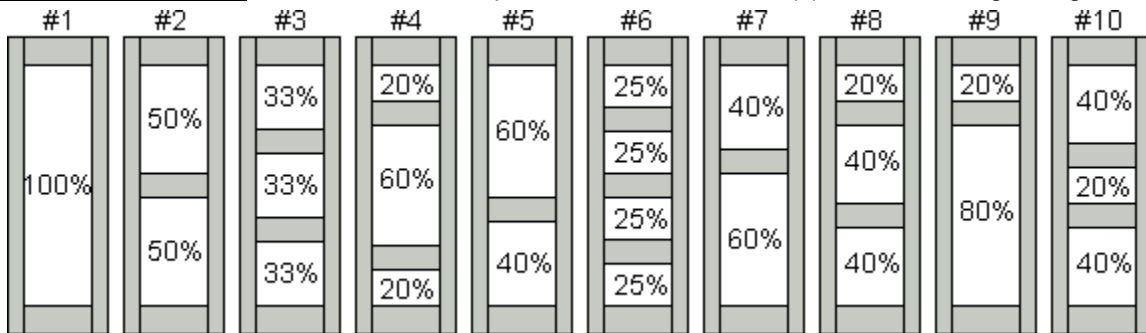

Standard Single-Wide Shaker Exterior Shutters

Shutter Panel Specifications:

Panel Depth: 7/8"
 Material Thickness: 1/8"
 Top Rail (A)
 Divider Rail (B)
 Bottom Rail (C)
 Side Stile (D)

See
 Sizes
 Below

Shakers (E): positioned at a vertical 0° angle (front facing).
 Shaker Spaces (F): Approximately 3/8" (varies depending on panel height)

Constructed from durable vinyl, fully assembled, and ready for installation.
 Open shakers have a gap (F) between shakers. Closed shakers have no gap.
 Shaker panels are made with stapled multi-piece components.
 Shaker shutters are decorative only, made with a hollow open back.
 All shutters have a molded wood grain texture and beaded detail.
 Shaker shutters are available in one color or a combination of two colors.

Louver Shutter Profile: Select number and position of the divider rail(s) in the following configurations.

The Divider Rail (B) and Shakers (E) are the same component and therefore the same size.
 For distinction, Styles #2 - #10 must be ordered using two colors.

Available Sizes:

Double-Wide panels may be used for wide windows.

	Standard Width	Standard Heights*	Top Rail	Middle Shakers**	Bottom Rail	Side Stiles
	7"	20" - 108"	3"	2"	3"	1.0625"
	9"	20" - 104"	3"	2"	3"	1.9375"
	10"	20" - 102"	4"	3"	4"	1.0625"
	12"	20" - 98"	4"	3"	4"	1.9375"
	14.50"	20" - 92"	4"	3"	4"	1.9375"
	16.25"	20" - 88"	4"	3"	4"	2.875"
	17.75"	20" - 86"	4"	3"	4"	3.625"