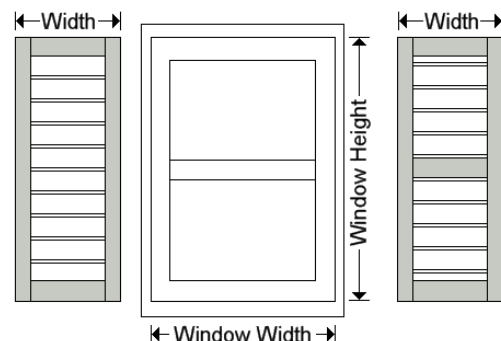

View pictures, prices, 22 available colors, current production time, and order online.